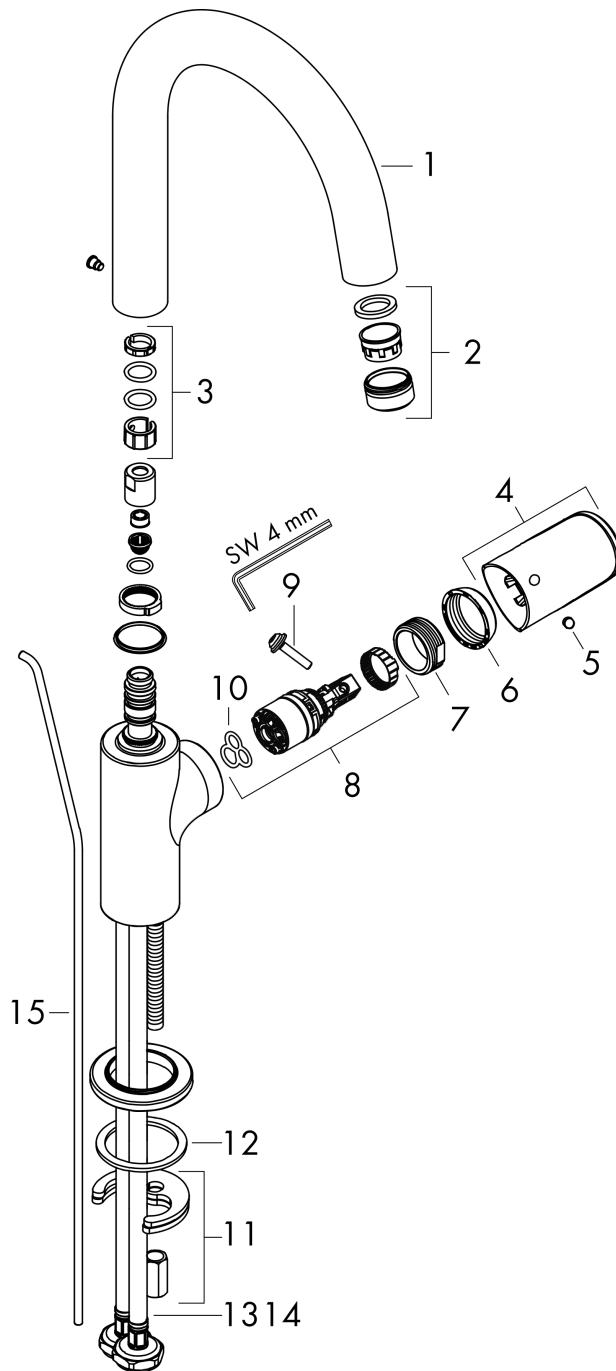

#### Scale drawing

#### Flowchart

**Vernis Blend**

**Single lever basin mixer with swivel spout and pop-up waste set**

Surfaces: **Chrome** Article Number: **71554000**

**Exploded Drawing**

Year of production: >04/21

## Vernis Blend

Single lever basin mixer with swivel spout and pop-up waste set

Surfaces: **Chrome** Article Number: **71554000**

### Spare part list

Year of production: >04/21

Pos.	Description	Article Number	Price	PU
1	spout cpl.	93688000	-	1
2	aerator laminar	93649000	-	1
3	sealing set	93689000	-	1
4	handle	93691000	-	1
5	screw cover	96338000	-	1
6	flange	93692000	-	1
7	nut	93693000	-	1
8	cartridge, assy	97685000	-	1
9	locking screw for handle	95140000	-	1
10	seal	98865000	-	1
11	seal	93694000	-	1
12	fixing set	96016000	-	1
13	connection hose 600 mm M8x0,75 G3/8	96510000	-	1
14	O-ring 7x1,5	98422000	-	1
15	pull rod	93683000	-	1
a	pop up waste	92168000	-	1