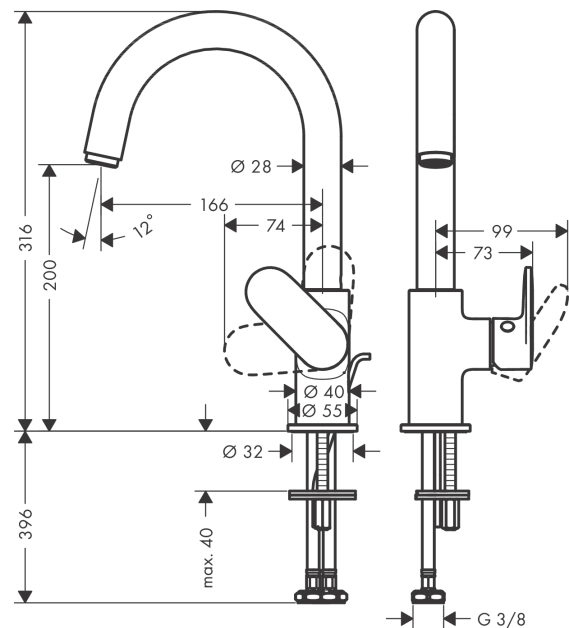

### Single lever basin mixer with swivel spout and pop-up waste set

Surfaces: **Chrome** Article Number: **71554000**

##### product features

- consists of: single lever basin mixer, waste set
- ComfortZone 200
- projection 166 mm
- swivel range adjustable in 2 steps 120° or 360°
- spray type: laminar spray
- maximum flow rate at 3 bar: 5 l/min
- ceramic cartridge
- suitable for continuous flow water heaters
- pop-up waste set G 1¼
- material waste set: synthetic
- connection type: G ¾ connections
- connection dimension: DN15

#### Flowchart

**Vernis Blend**

**Single lever basin mixer with swivel spout and pop-up waste set**

Surfaces: **Chrome** Article Number: **71554000**

**Exploded Drawing**

Year of production: >04/21

### Spare part list

Year of production: >04/21

Pos.	Description	Article Number	Price	PU
1	spout cpl.	93688000	-	1
2	aerator laminar	93649000	-	1
3	sealing set	93689000	-	1
4	handle	93691000	-	1
5	screw cover	96338000	-	1
6	flange	93692000	-	1
7	nut	93693000	-	1
8	cartridge, assy	97685000	-	1
9	locking screw for handle	95140000	-	1
10	seal	98865000	-	1
11	seal	93694000	-	1
12	fixing set	96016000	-	1
13	connection hose 600 mm M8x0,75 G3/8	96510000	-	1
14	O-ring 7x1,5	98422000	-	1
15	pull rod	93683000	-	1
a	pop up waste	92168000	-	1