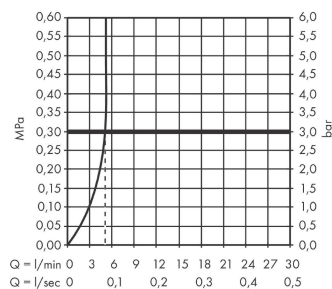

Vernis Blend

Single lever basin mixer with swivel spout and pop-up waste set

Surfaces: **Chrome** Article Number: **71554000**

Description

product features

- consists of: single lever basin mixer, waste set
- ComfortZone 200
- projection 166 mm
- swivel range adjustable in 2 steps 120° or 360°
- spray type: laminar spray
- maximum flow rate at 3 bar: 5 l/min
- ceramic cartridge
- suitable for continuous flow water heaters
- pop-up waste set G 1¼
- material waste set: synthetic
- connection type: G ¾ connections
- connection dimension: DN15

Technology

Product image

Scale drawing

Flowchart